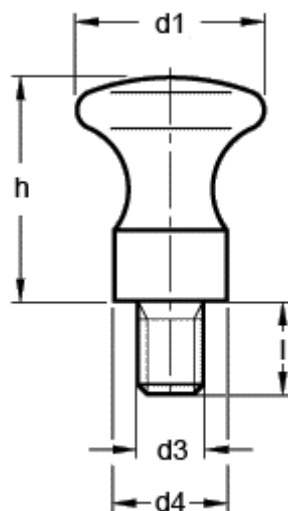

Article number: 20150412

Description: E+G Waist shaped knob GN 75-20-M8-E

Measures

d1 = 20

d3 = M8

d4 = 12

h = 24

l = 12